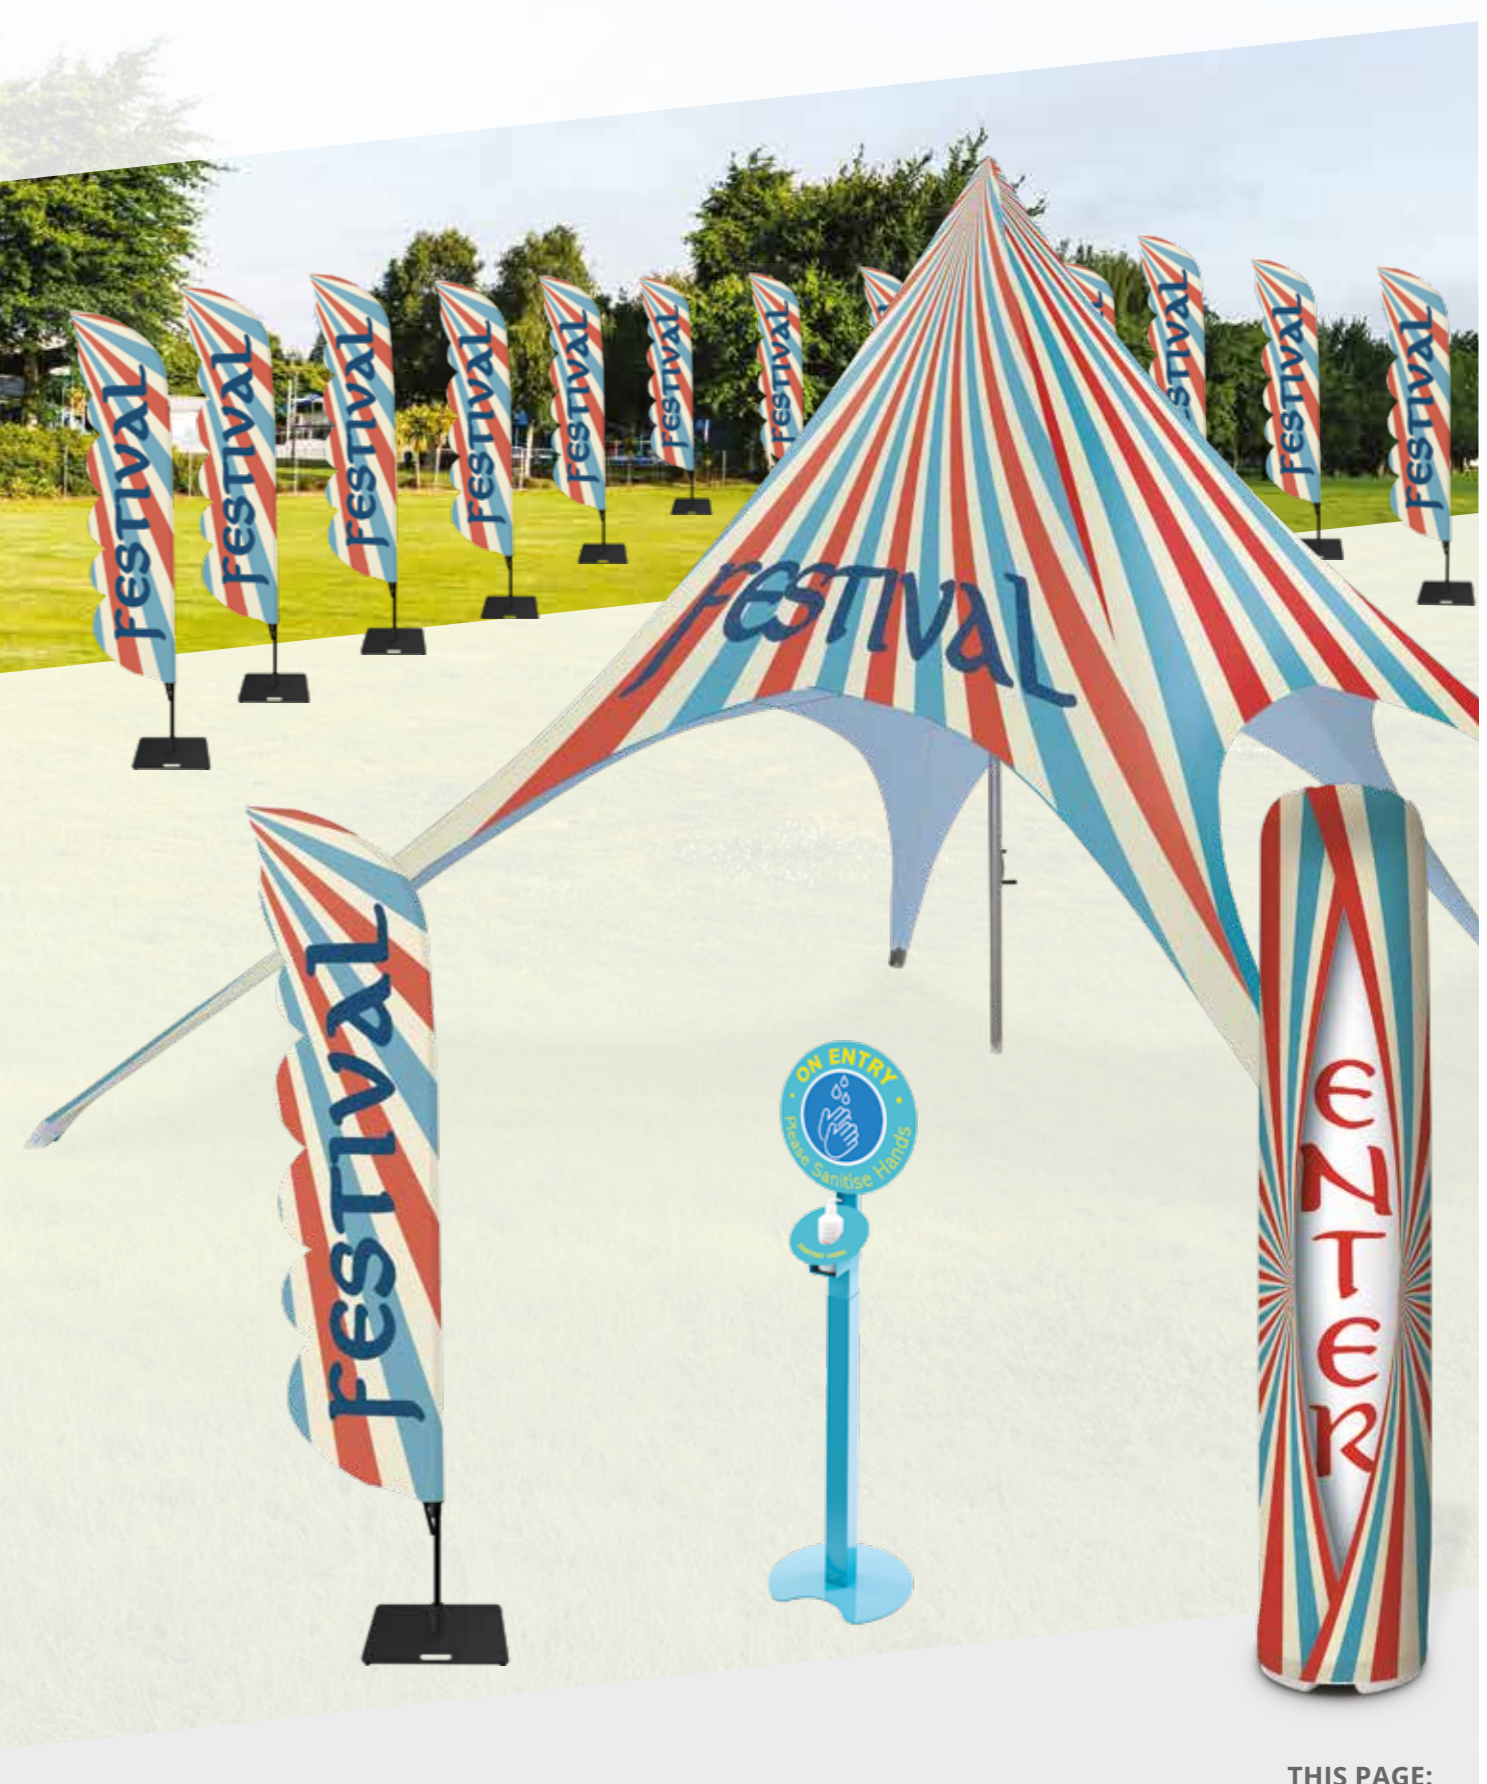

## Agricultural and Craft Shows

Ensure visitors can find everything they need from entry to exploration with wayfinding enticing solutions and safety barriers with helpful messages.

THIS PAGE:

Zoom+ 3x3 Tent, Zoom+ Arch Flag, San04 Multi-height Sanitiser, Aboard Sign, Security Barriers.

## Festivals

Create a grand entrance for excited festival go-ers with custom shape flags and vibrant graphic prints and get your event off to a fantastic start.

THIS PAGE:

Custom Zoom+ Flags, San04 Multi-height Sanitiser, 3m High Star Tent, Inflatable Bora Column.

## Car Forecourt

Draw customers to your forecourt with towering eye-catching solutions that will focus their attention from near and far.

### THIS PAGE:

Whirlwind Sign Board, 3x3 Zoom+ Tent with Half and Full Walls, Leader Plus Retractable Barrier, Formulate Outdoor Sign.