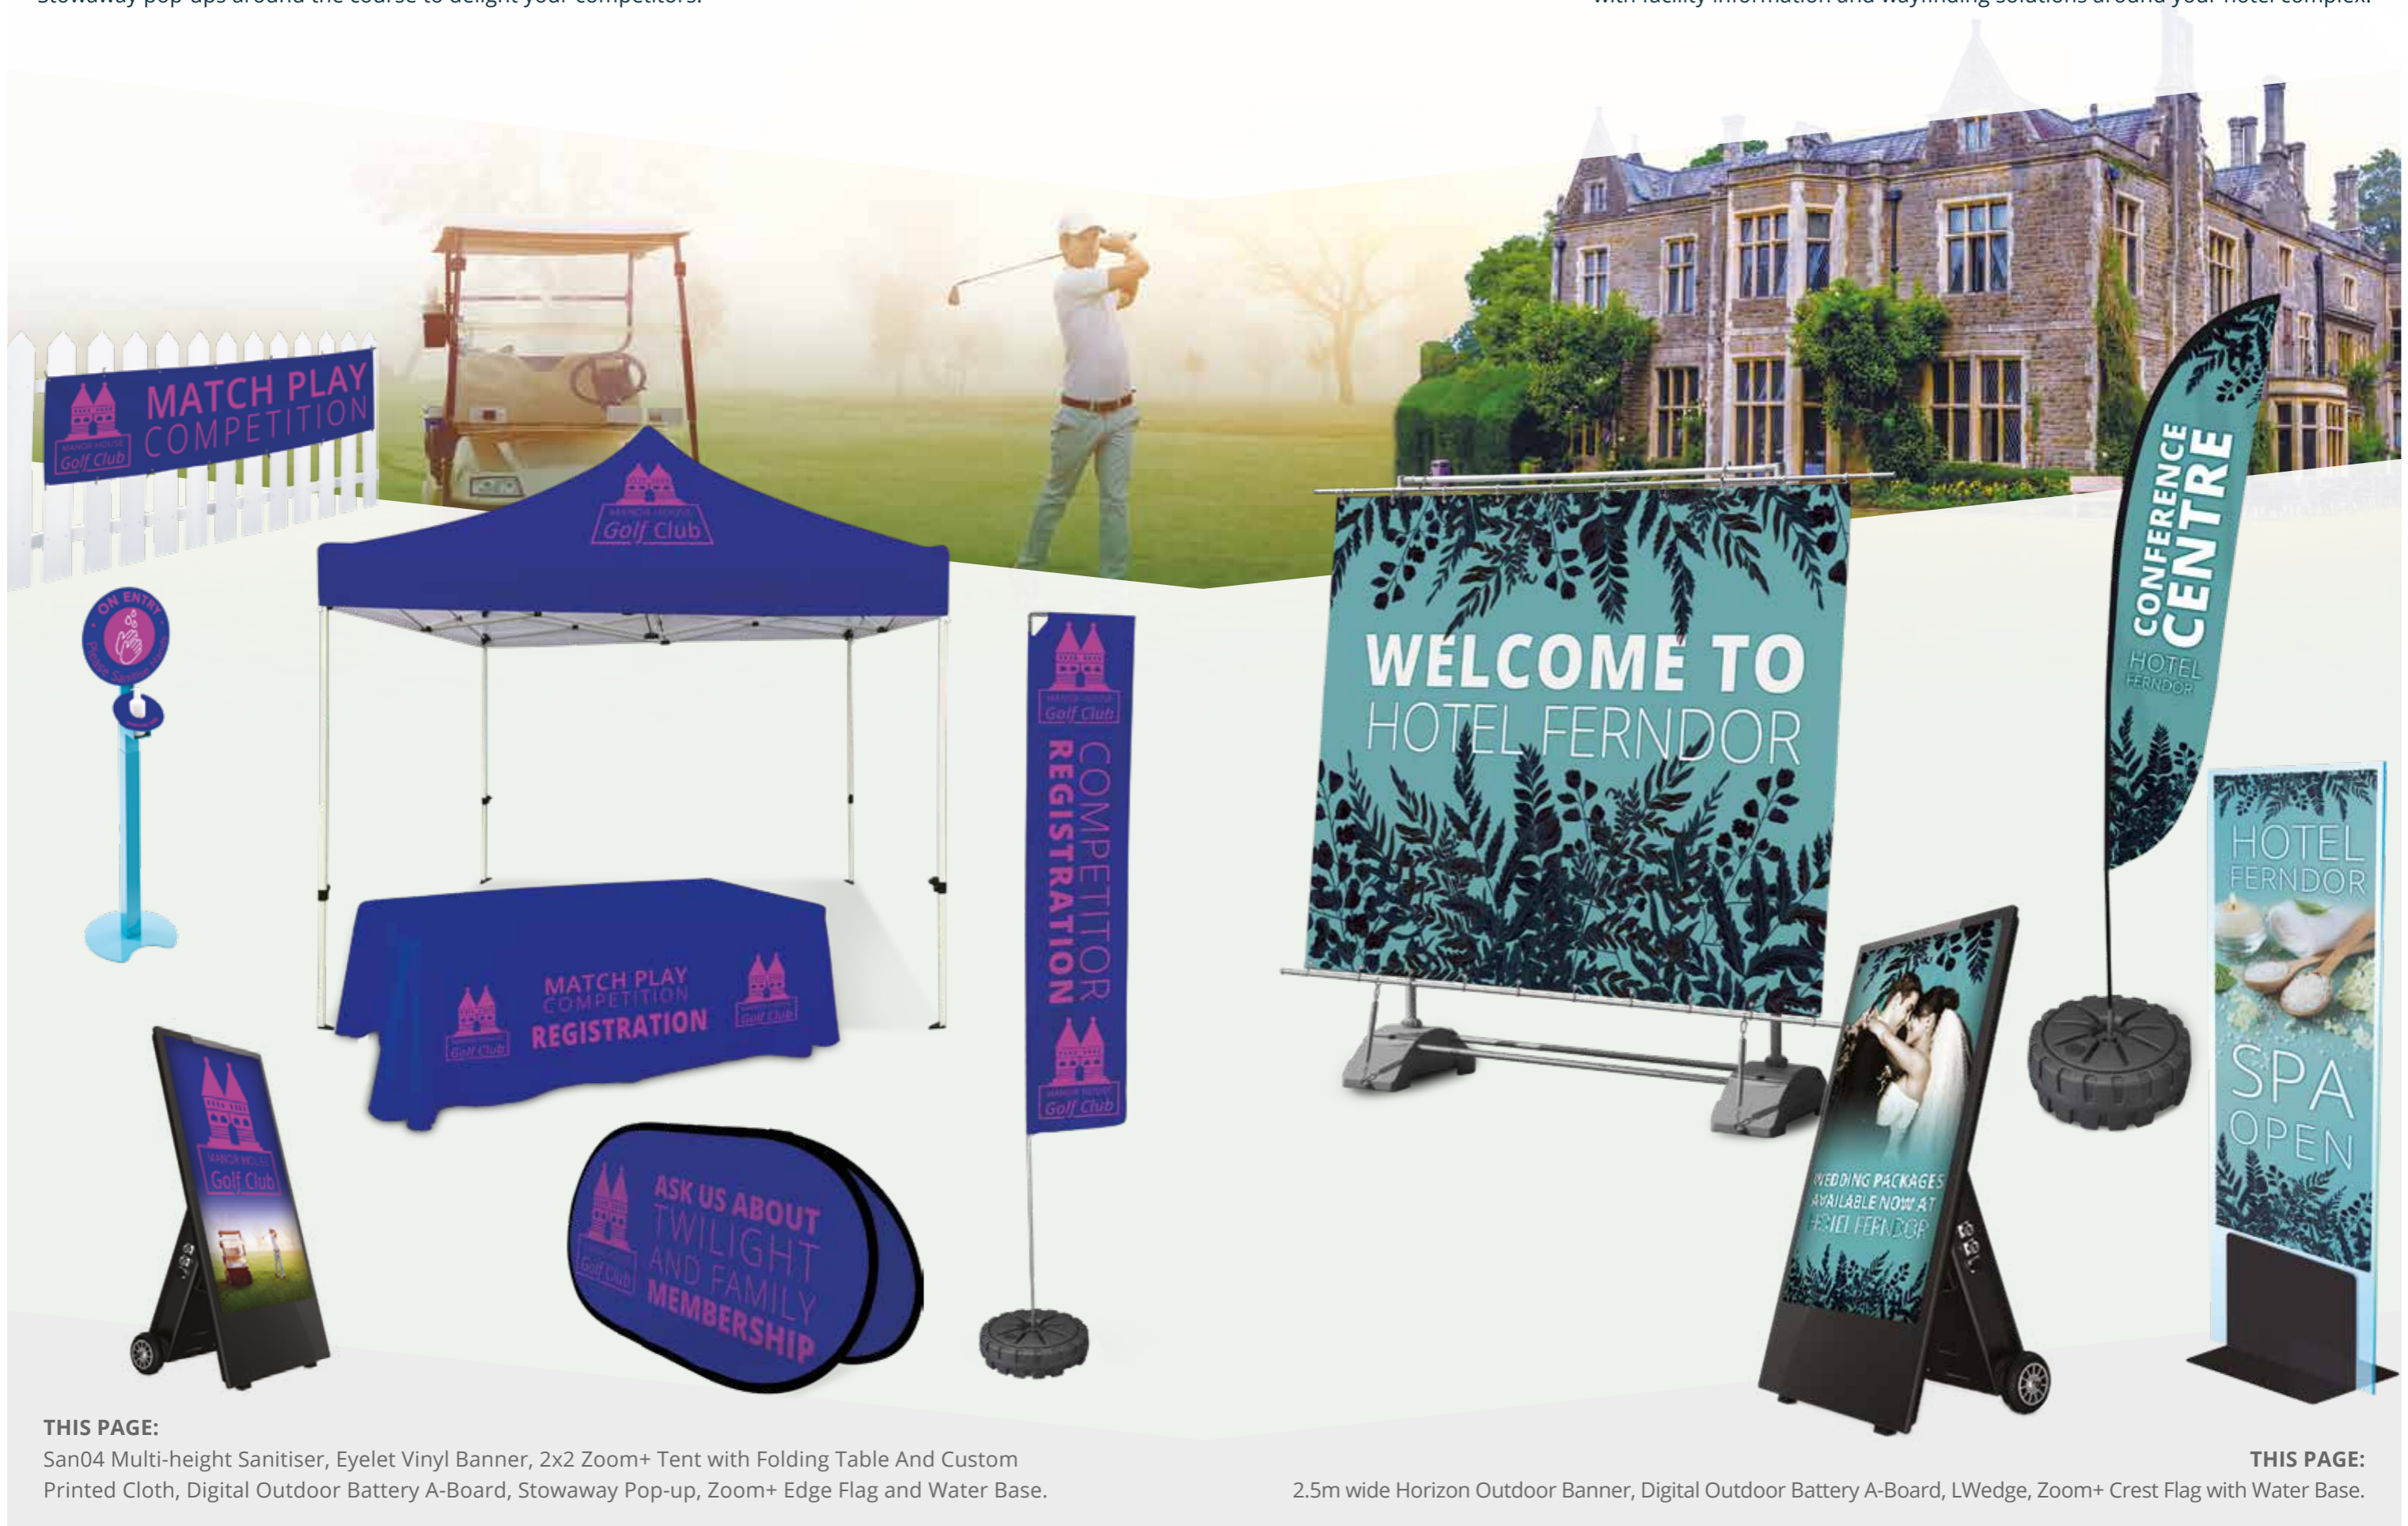

### THIS PAGE:

Whirlwind Sign Board, 3x3 Zoom+ Tent with Half and Full Walls, Leader Plus Retractable Barrier, Formulate Outdoor Sign.

## Corporate Golf Days

Be competition-ready with course solutions such as registration tents, lofty inviting flags and fixable Stowaway pop-ups around the course to delight your competitors.

### THIS PAGE:

San04 Multi-height Sanitiser, Eyelet Vinyl Banner, 2x2 Zoom+ Tent with Folding Table And Custom Printed Cloth, Digital Outdoor Battery A-Board, Stowaway Pop-up, Zoom+ Edge Flag and Water Base.